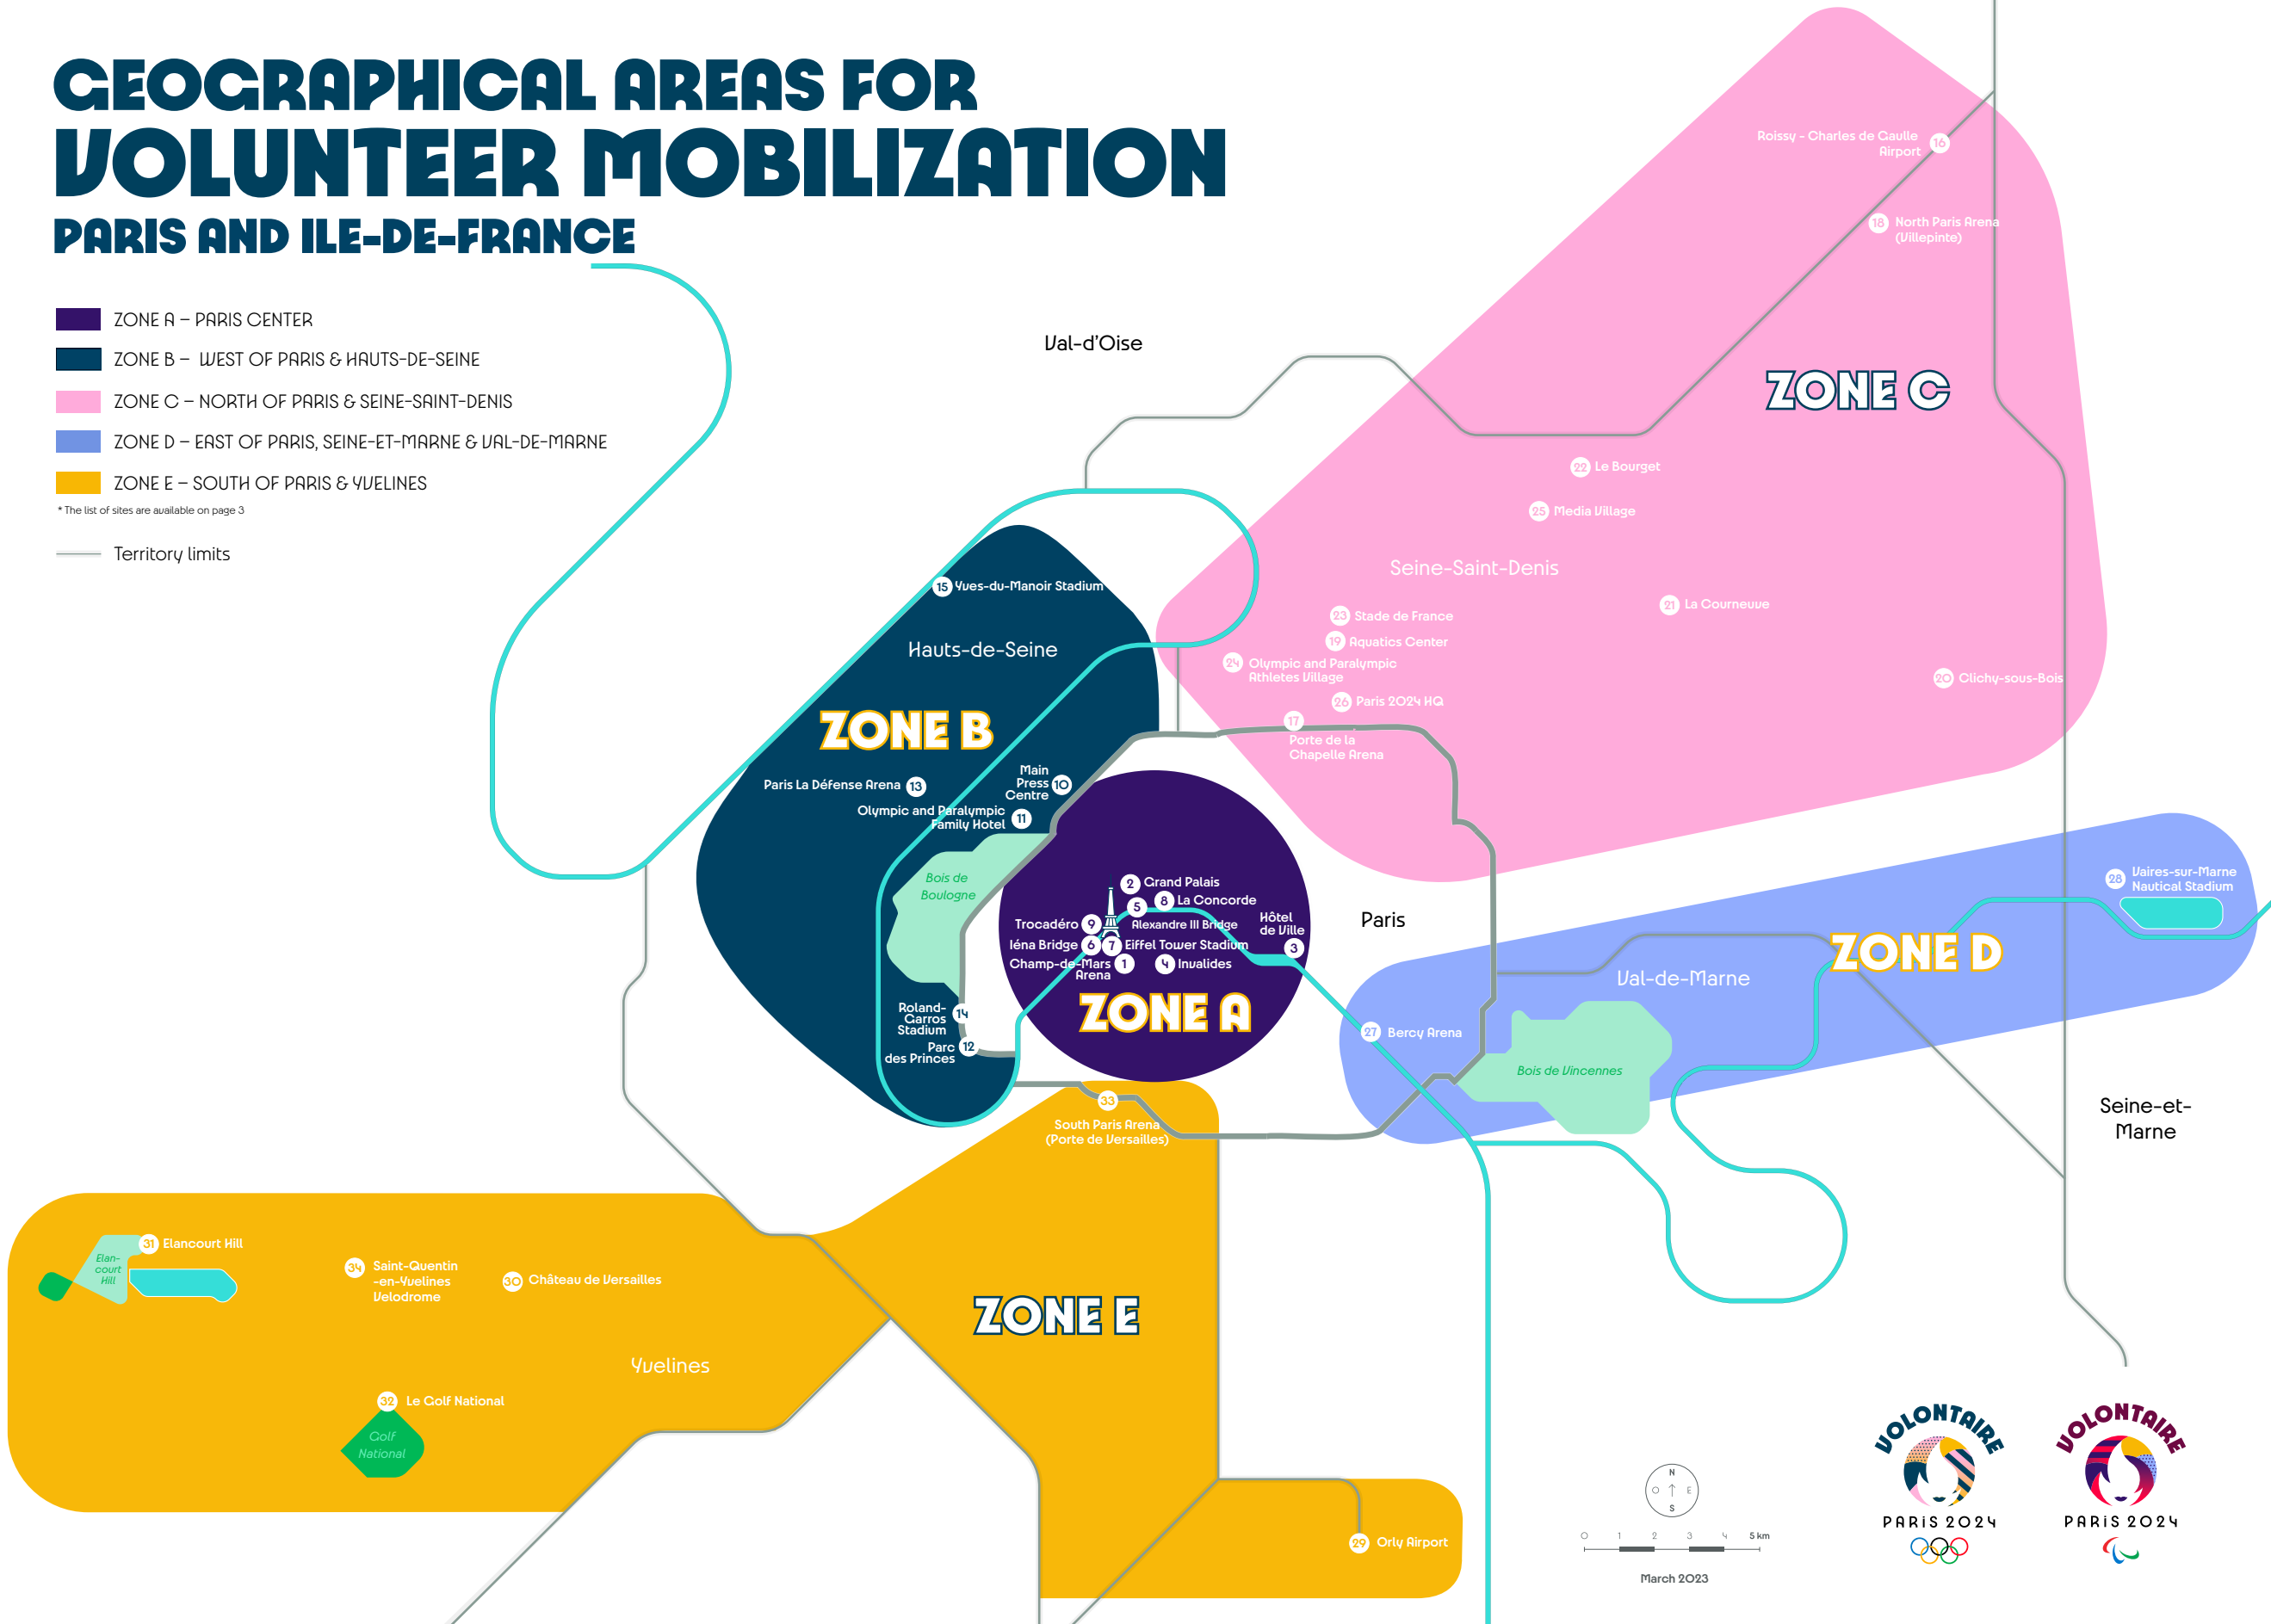

## OVERSEAS

# GEOGRAPHICAL AREAS FOR VOLUNTEER MOBILIZATION

## PARIS AND ILE-DE-FRANCE

- ZONE A – PARIS CENTER
- ZONE B – WEST OF PARIS & HAUTS-DE-SEINE
- ZONE C – NORTH OF PARIS & SEINE-SAINT-DENIS
- ZONE D – EAST OF PARIS, SEINE-ET-MARNE & VAL-DE-MARNE
- ZONE E – SOUTH OF PARIS & YVELINES

# GEOGRAPHICAL AREAS FOR VOLUNTEER MOBILIZATION PARIS AND ILE-DE-FRANCE

Zone A – Paris Center				
1	Champ-de-Mars Arena	RER	M	BUS
2	Grand Palais	RER	M	BUS
3	Hôtel de Ville		M	BUS
4	Invalides	RER	M	BUS
5	Alexandre III Bridge	RER	M	BUS
6	Iéna Bridge	RER	M	BUS
7	Eiffel Tower Stadium	RER	M	BUS
8	La Concorde	RER	M	BUS
9	Trocadéro		M	BUS